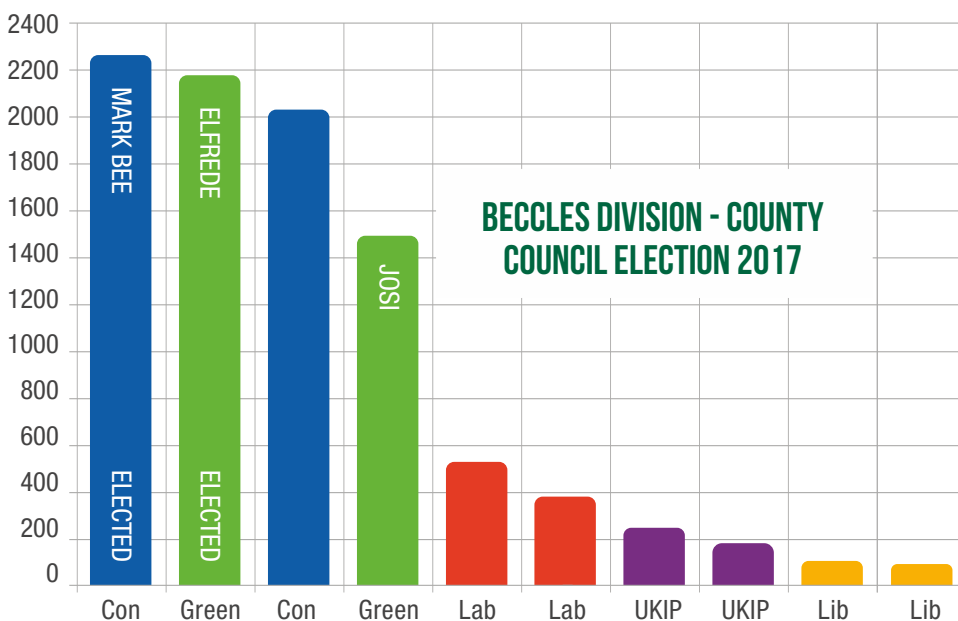

SUMMER 2017

GREENVIEW

THE NEWSLETTER OF THE GREEN PARTY IN BECCLES, WORLINGHAM, NORTH COVE AND BARNBY

COUNTY COUNCIL ELECTION WIN FOR GREENS - THANK YOU!

A huge thank you to everyone in Beccles, Worlingham, North Cove and Barnby who put their faith in Elfrede and the Green Party in the County Council election in May.

It was a stunning win for Elfrede who was elected alongside Conservative Mark Bee to represent you on the County Council. Elfrede said, *“It is a privilege to represent the residents of Beccles Division and I will do my very best to work for your interests over the coming four years.”*

Elfrede has hit the ground running, supporting many residents with highways, strategic planning and other issues within the remit of the County Council. Speeding and parking are big issues for Beccles residents but education, provision for young people and maintenance of public spaces are high on the agenda as well. Elfrede has been given one of 12 spaces on the Education Scrutiny Committee and has certainly enjoyed the first few weeks of being a county councillor. If you would like to contact Elfrede, or any other Green Party councillors please see contact details on the rear of this newsletter.

Josi Horne, the other Green Party candidate, failed to get elected but did get an amazing 1446 votes!

STANDING UP FOR WHAT MATTERS

ELFREDE BRAMBLEY-CRAWSHAW

GENERAL ELECTION

Following Elfrede's County Council election victory she was immersed into the general election as the parliamentary candidate for Waveney. She performed extremely well at all the election hustings and won over many hearts but the first past the post voting system had an extreme impact on Green Party support in what is considered a marginal constituency. Elfrede finished fourth ahead of the LibDems and close behind UKIP. We are confident she will be back to try again!