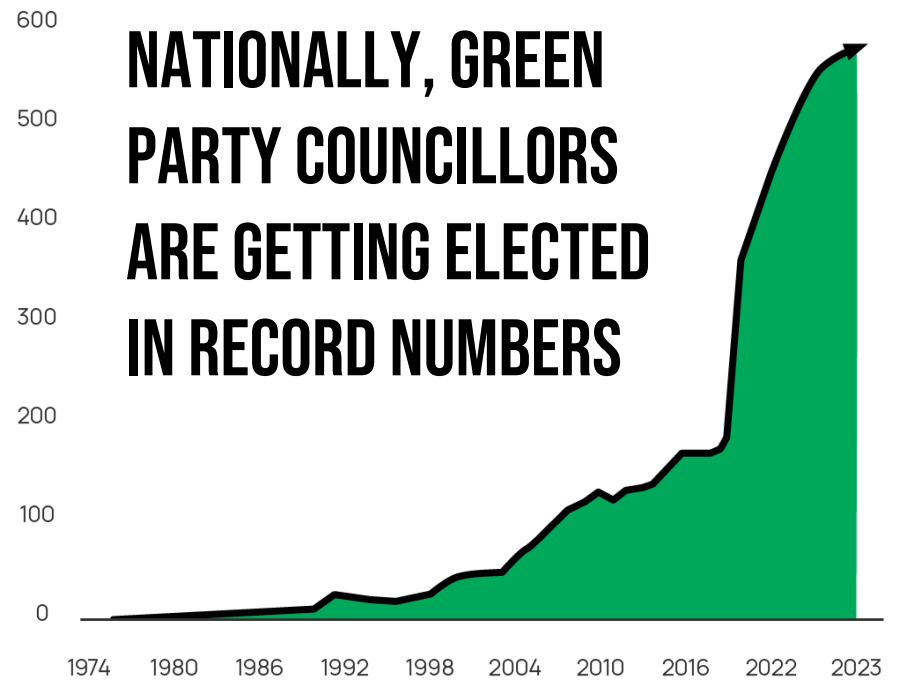

REMEMBER, YOU HAVE TWO VOTES

BETH KEYS-HOLLOWAY		
GEOFF WAKELING		

VOTE FOR TWO CANDIDATES

WE CAN WIN! – ONLY 5 VOTES SHORT LAST TIME

GREENS ARE ON THE UP

THE GREEN PARTY IS PART OF THE LARGEST OPPOSITION GROUP TO THE LOCAL CONSERVATIVE MONOPOLY AND HOLDS THEM TO ACCOUNT

EAST SUFFOLK COUNCIL ELECTION 4TH MAY – BETH & GEOFF

JEN'S LITTER-PICKING LEGACY

Halesworth's inspirational eco-activist Jen Berry (right) sadly passed away in December.

"After decades of campaigning with organisations such as Greenpeace and the Green Party, she devoted her later years to cheerfully picking up huge amounts of litter across the town" said **Beth Keys-Holloway** (below).